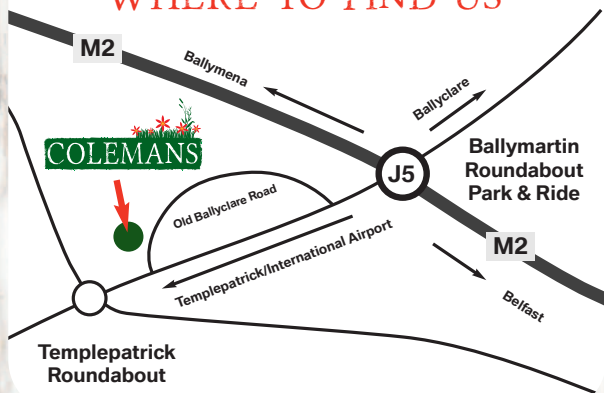

A WHOLE NEW
WORLD OF
GARDENING

COLEMANS

GARDEN CENTRE
CAFE RESTAURANT
AND MUCH MORE

MONDAY TO SATURDAY
9am-5:30pm Cafe: 9am-5pm

SUNDAY
1pm-5pm Cafe: 12:30pm-4:30pm

- Just 5 minutes from the M2 Templepatrick exit
- Wide selection of plants
- Delicious home made food from local ingredients
- Easy access 200 seater restaurant
- Excellent gift range
- Edinburgh Woollen Mill
- Coach parties welcome

WHERE TO FIND US

6 Old Ballyclare Road, Templepatrick
BT39 0BJ T: 028 9443 2513

www.colemansgardencentre.co.uk

/ColemansGardenCentre

@ColemansGardenCentre